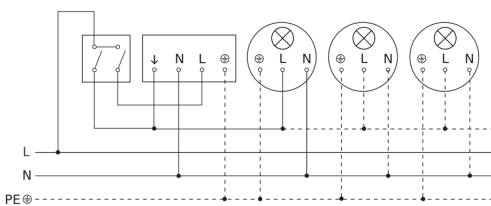

sensIQ S

EVO COM1 - black
EAN 4007841 034979
Article number 034979

Light without neutral conductor

Light with neutral conductor

Connection using two-circuit switch for manual and automatic operation

Circuit diagram Connection via a changeover switch for continuous and automatic operation