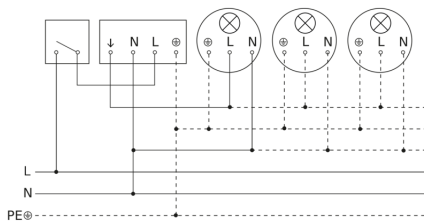

sensIQ S

EVO COM1 - black
EAN 4007841 034979
Article number 034979

Light without neutral conductor

Light with neutral conductor

Connection using two-circuit switch for manual and automatic operation

Circuit diagram Connection via a changeover switch for continuous and automatic operation