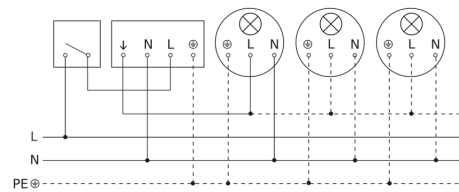

sensIQ S

EVO COM1 - black
EAN 4007841 034979
Article number 034979

Light without neutral conductor

Light with neutral conductor

Connection using two-circuit switch for manual and automatic operation

Circuit diagram Connection via a changeover switch for continuous and automatic operation